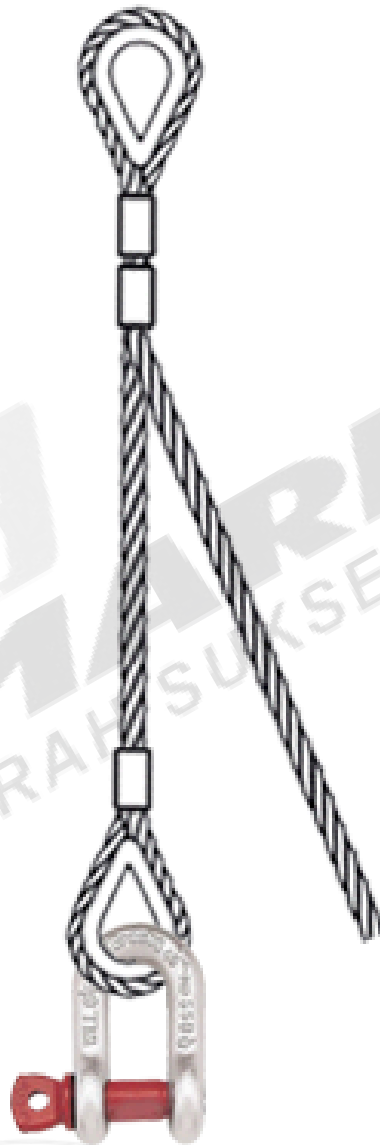

WIRE ROPE SLING 2-LEG UNEQUAL LENGTH
DOUBLE & SINGLE MECHANICAL SPLICE, THIMBLE EYE TO
THIMBLE EYE
LOWER FITTING : CROSBY SHACKLE G210

Contact Us:

 **WHATSAPP**
0857-7730-4523

 **CALL**
(021) 691 9595