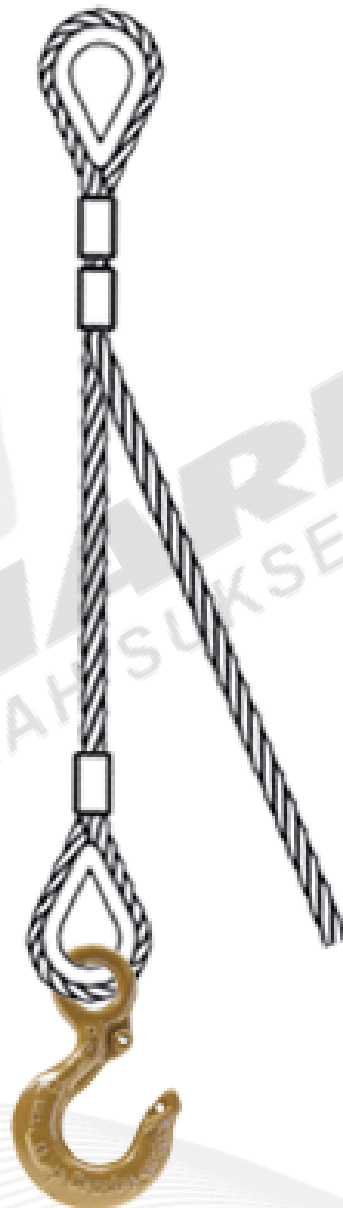

WIRE ROPE SLING 2-LEG UNEQUAL LENGTH
DOUBLE & SINGLE MECHANICAL SPLICE, THIMBLE EYE TO
THIMBLE EYE
LOWER FITTING : CROSBY HOOK S320AN

Contact Us:

 **WHATSAPP**
0857-7730-4523

 **CALL**
(021) 691 9595