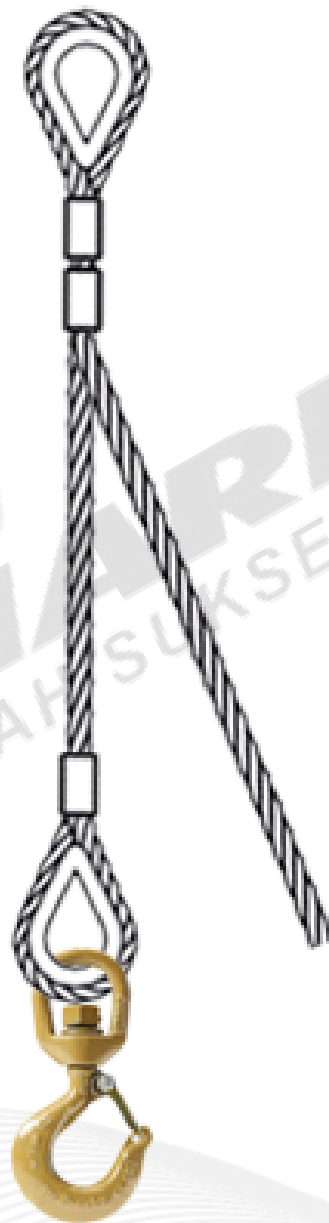

WIRE ROPE SLING 2-LEG UNEQUAL LENGTH
DOUBLE & SINGLE MECHANICAL SPLICE, THIMBLE EYE TO
THIMBLE EYE
LOWER FITTING : CROSBY HOOK L322AN

Contact Us:

 **WHATSAPP**
0857-7730-4523

 **CALL**
(021) 691 9595