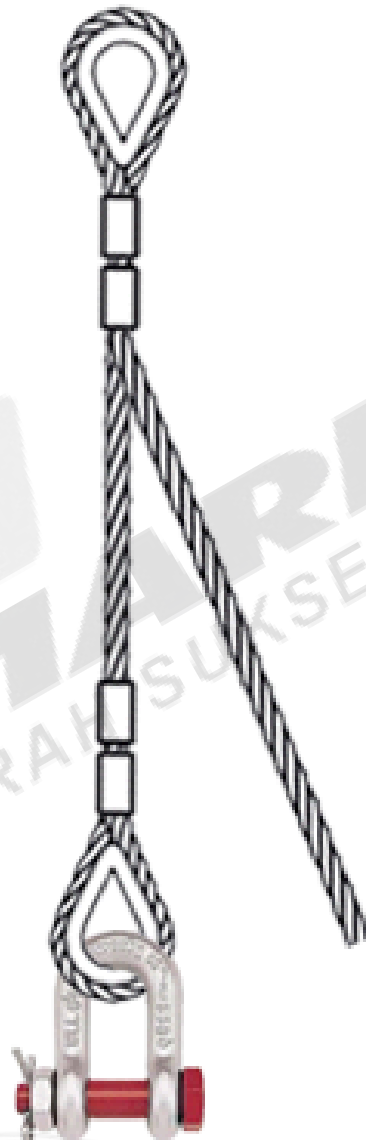

WIRE ROPE SLING 2-LEG UNEQUAL LENGTH

DOUBLE MECHANICAL SPLICE, THIMBLE EYE TO
THIMBLE EYE

LOWER FITTING : CROSBY SHACKLE G2150

Contact Us:

 **WHATSAPP**
0857-7730-4523

 **CALL**
(021) 691 9595