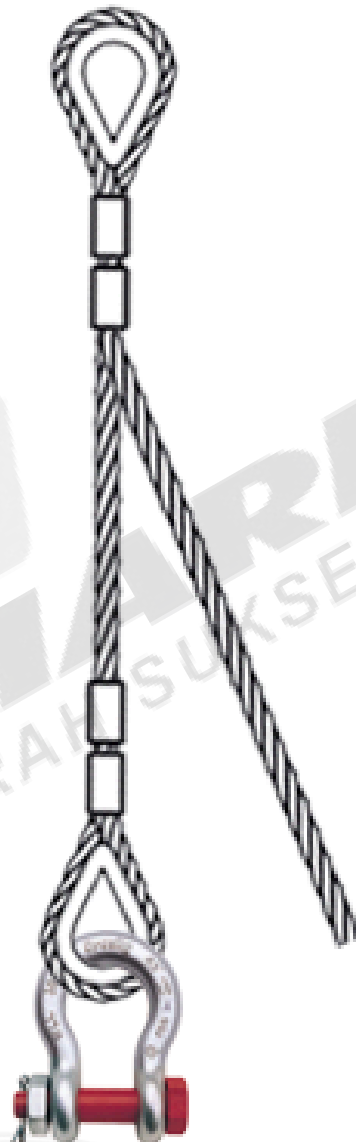

WIRE ROPE SLING 2-LEG UNEQUAL LENGTH

DOUBLE MECHANICAL SPLICE, THIMBLE EYE TO
THIMBLE EYE
LOWER FITTING : CROSBY SHACKLE G2140

Contact Us:

 **WHATSAPP**
0857-7730-4523

 **CALL**
(021) 691 9595