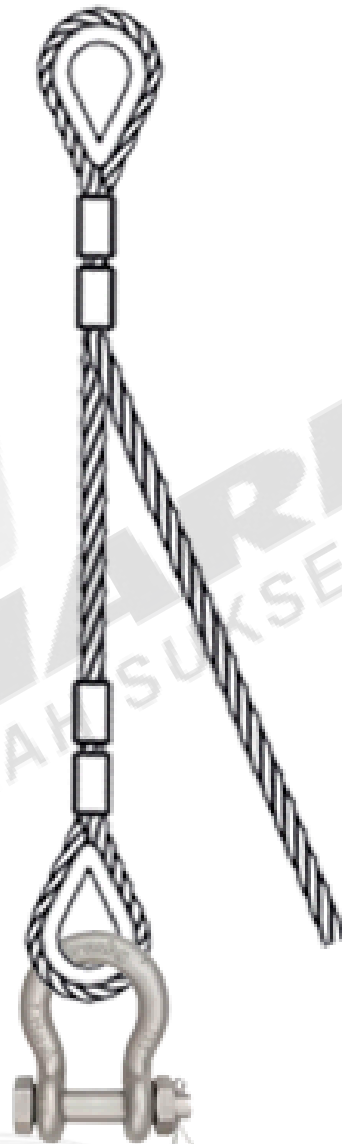

WIRE ROPE SLING 2-LEG UNEQUAL LENGTH

DOUBLE MECHANICAL SPLICE, THIMBLE EYE TO
THIMBLE EYE

LOWER FITTING : CROSBY SHACKLE G2130A

Contact Us:

WHATSAPP
0857-7730-4523

CALL
(021) 691 9595