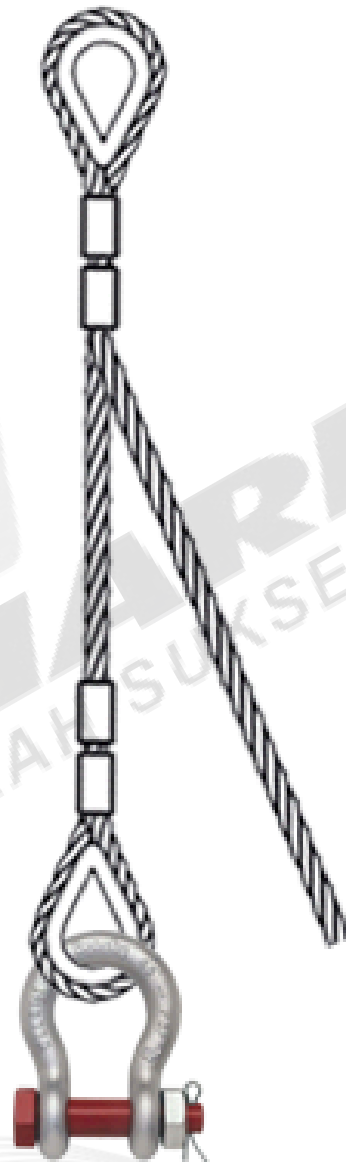

# WIRE ROPE SLING 2-LEG UNEQUAL LENGTH

DOUBLE MECHANICAL SPLICE, THIMBLE EYE TO  
THIMBLE EYE  
LOWER FITTING : CROSBY SHACKLE G2130