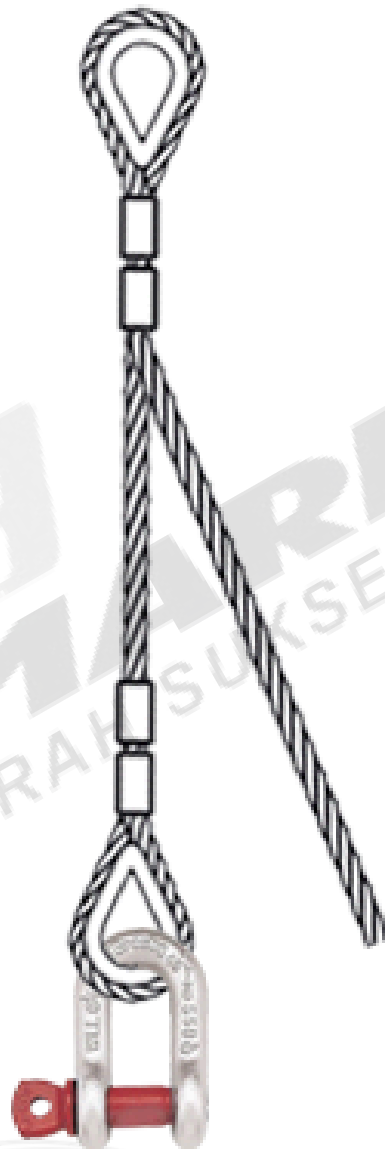

WIRE ROPE SLING 2-LEG UNEQUAL LENGTH

DOUBLE MECHANICAL SPLICE, THIMBLE EYE TO
THIMBLE EYE
LOWER FITTING : CROSBY SHACKLE G210

Contact Us:

 **WHATSAPP**
0857-7730-4523

 **CALL**
(021) 691 9595