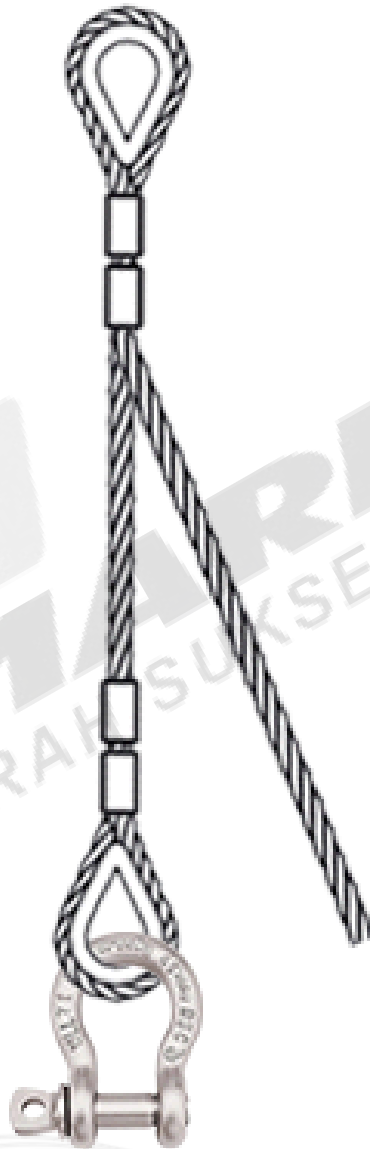

WIRE ROPE SLING 2-LEG UNEQUAL LENGTH

DOUBLE MECHANICAL SPLICE, THIMBLE EYE TO
THIMBLE EYE
LOWER FITTING : CROSBY SHACKLE G209A

Contact Us:

WHATSAPP
0857-7730-4523

CALL
(021) 691 9595