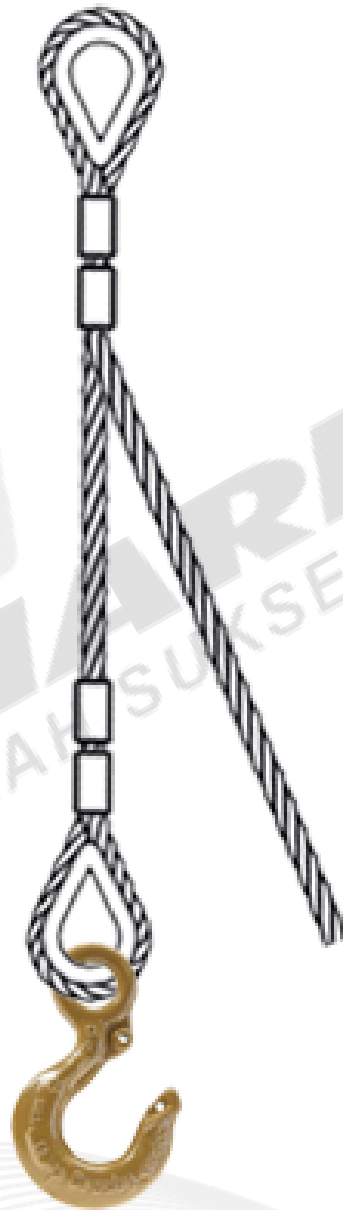

# WIRE ROPE SLING 2-LEG UNEQUAL LENGTH

DOUBLE MECHANICAL SPLICE, THIMBLE EYE TO  
THIMBLE EYE  
LOWER FITTING : CROSBY HOOK S320AN