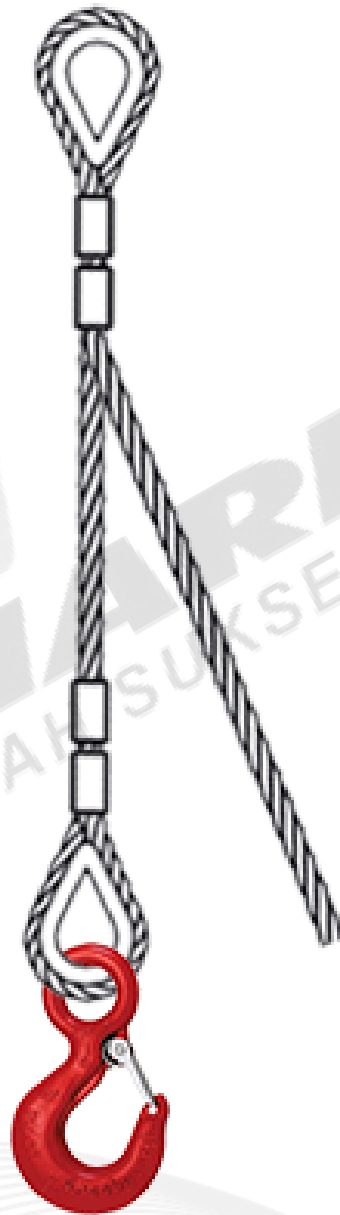

WIRE ROPE SLING 2-LEG UNEQUAL LENGTH

DOUBLE MECHANICAL SPLICE, THIMBLE EYE TO
THIMBLE EYE

LOWER FITTING : CROSBY HOOK L320AN

Contact Us:

 **WHATSAPP**
0857-7730-4523

 **CALL**
(021) 691 9595