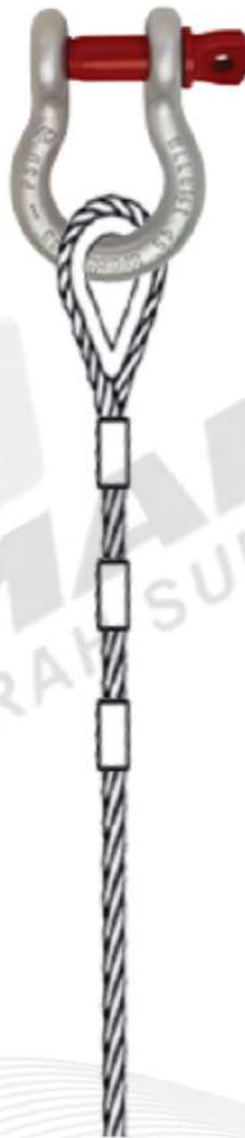

WIRE ROPE SLING 1-LEG
TRIPLE MECHANICAL SPLICE, THIMBLE EYE TO
TAPERED PLAIN
UPPER FITTING : CROSBY SHACKLE G209

Contact Us:

WHATSAPP
0857-7730-4523

CALL
(021) 691 9595