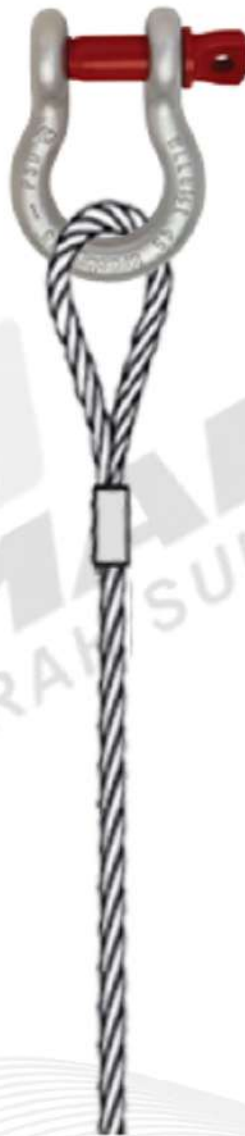

WIRE ROPE SLING 1-LEG
MECHANICAL SPLICE, SOFT EYE TO
TAPERED PLAIN
UPPER FITTING : CROSBY SHACKLE G209

Contact Us:

WHATSAPP
0857-7730-4523

CALL
(021) 691 9595