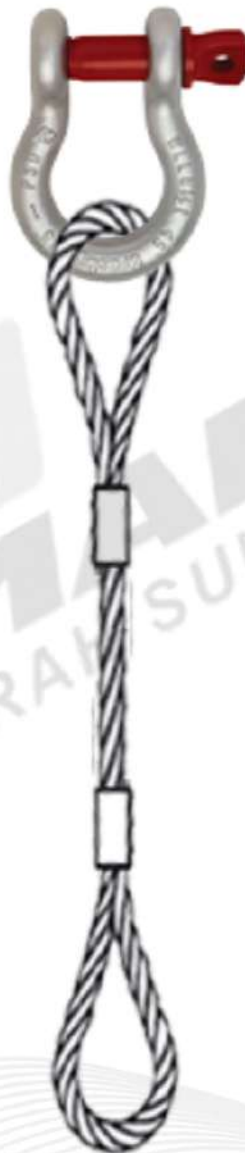

**WIRE ROPE SLING 1-LEG**  
**MECHANICAL SPLICE, SOFT EYE TO**  
**SOFT EYE**  
**UPPER FITTING : CROSBY SHACKLE G209**

**Contact Us:**

 **WHATSAPP**  
0857-7730-4523

 **CALL**  
(021) 691 9595