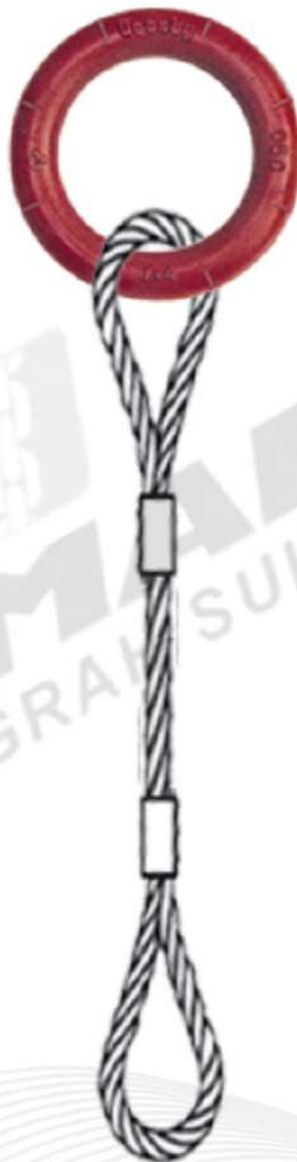

WIRE ROPE SLING 1-LEG
MECHANICAL SPLICE, SOFT EYE TO
SOFT EYE
UPPER FITTING : CROSBY MASTERLINK S643

Contact Us:

 **WHATSAPP**
0857-7730-4523

 **CALL**
(021) 691 9595