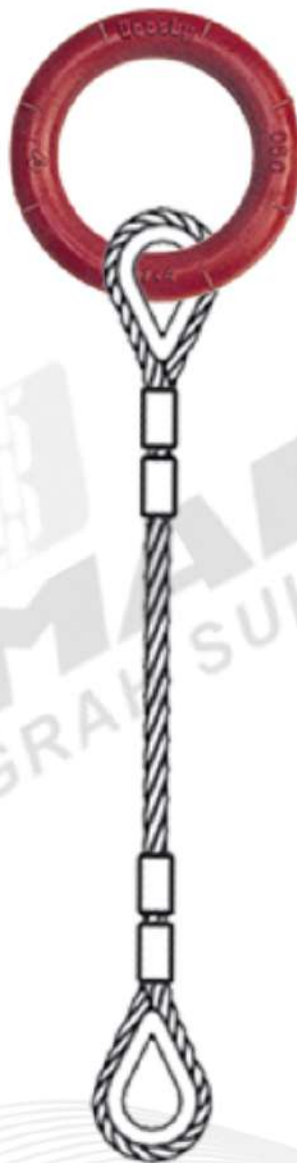

WIRE ROPE SLING 1-LEG
DOUBLE MECHANICAL SPLICE, THIMBLE EYE TO
THIMBLE EYE
UPPER FITTING : CROSBY MASTERLINK S643

Contact Us:

 **WHATSAPP**
0857-7730-4523

 **CALL**
(021) 691 9595