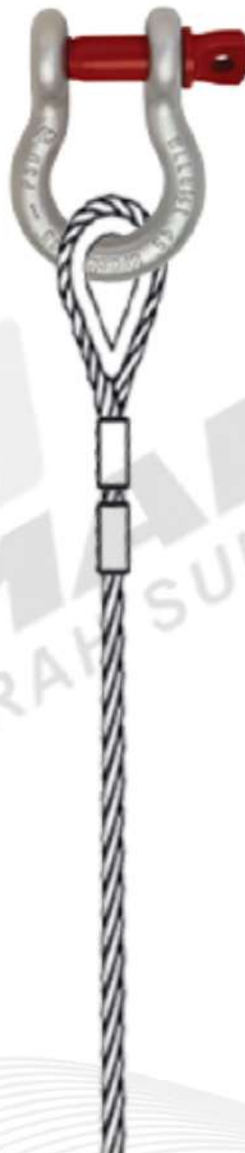

**WIRE ROPE SLING 1-LEG**  
**DOUBLE MECHANICAL SPLICE, THIMBLE EYE TO**  
**TAPERED PLAIN**  
**UPPER FITTING : CROSBY SHACKLE G209**

**Contact Us:**

**WHATSAPP**  
0857-7730-4523

**CALL**  
(021) 691 9595