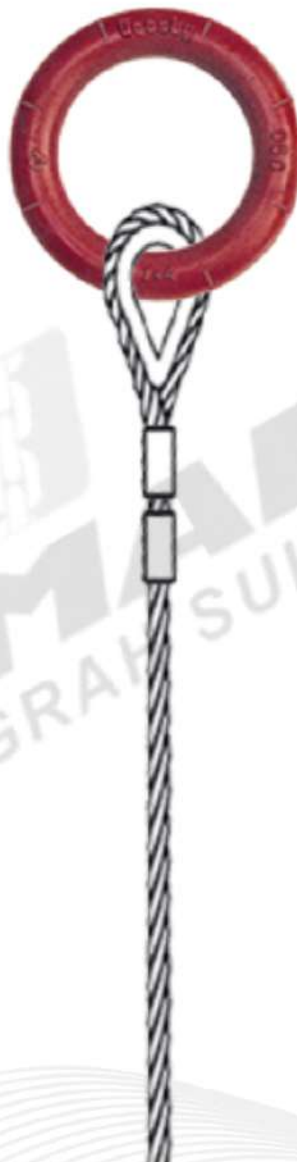

WIRE ROPE SLING 1-LEG
DOUBLE MECHANICAL SPLICE, THIMBLE EYE TO
TAPERED PLAIN
UPPER FITTING : CROSBY MASTERLINK S643

Contact Us:

WHATSAPP
0857-7730-4523

CALL
(021) 691 9595