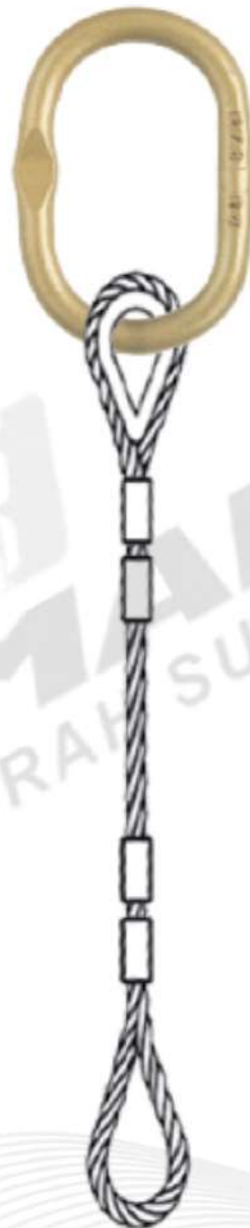

WIRE ROPE SLING 1-LEG
DOUBLE MECHANICAL SPLICE, THIMBLE EYE TO
SOFT EYE
UPPER FITTING : CROSBY MASTERLINK A344

Contact Us:

 **WHATSAPP**
0857-7730-4523

 **CALL**
(021) 691 9595