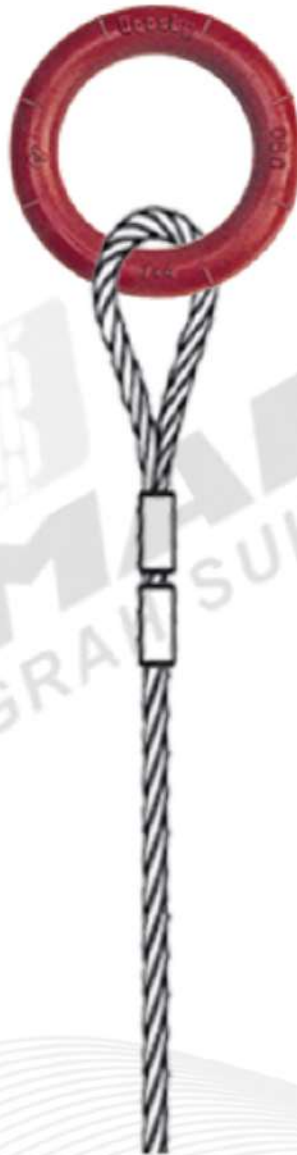

WIRE ROPE SLING 1-LEG
DOUBLE MECHANICAL SPLICE, SOFT EYE TO
TAPERED PLAIN
UPPER FITTING : CROSBY MASTERLINK S643

Contact Us:

WHATSAPP
0857-7730-4523

CALL
(021) 691 9595