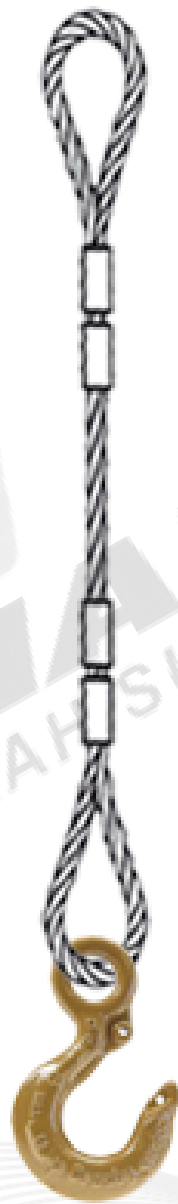

## WIRE ROPE SLING 1-LEG

**DOUBLE MECHANICAL SPLICE, SOFT EYE TO SOFT EYE  
LOWER FITTING : CROSBY HOOK S320AN**